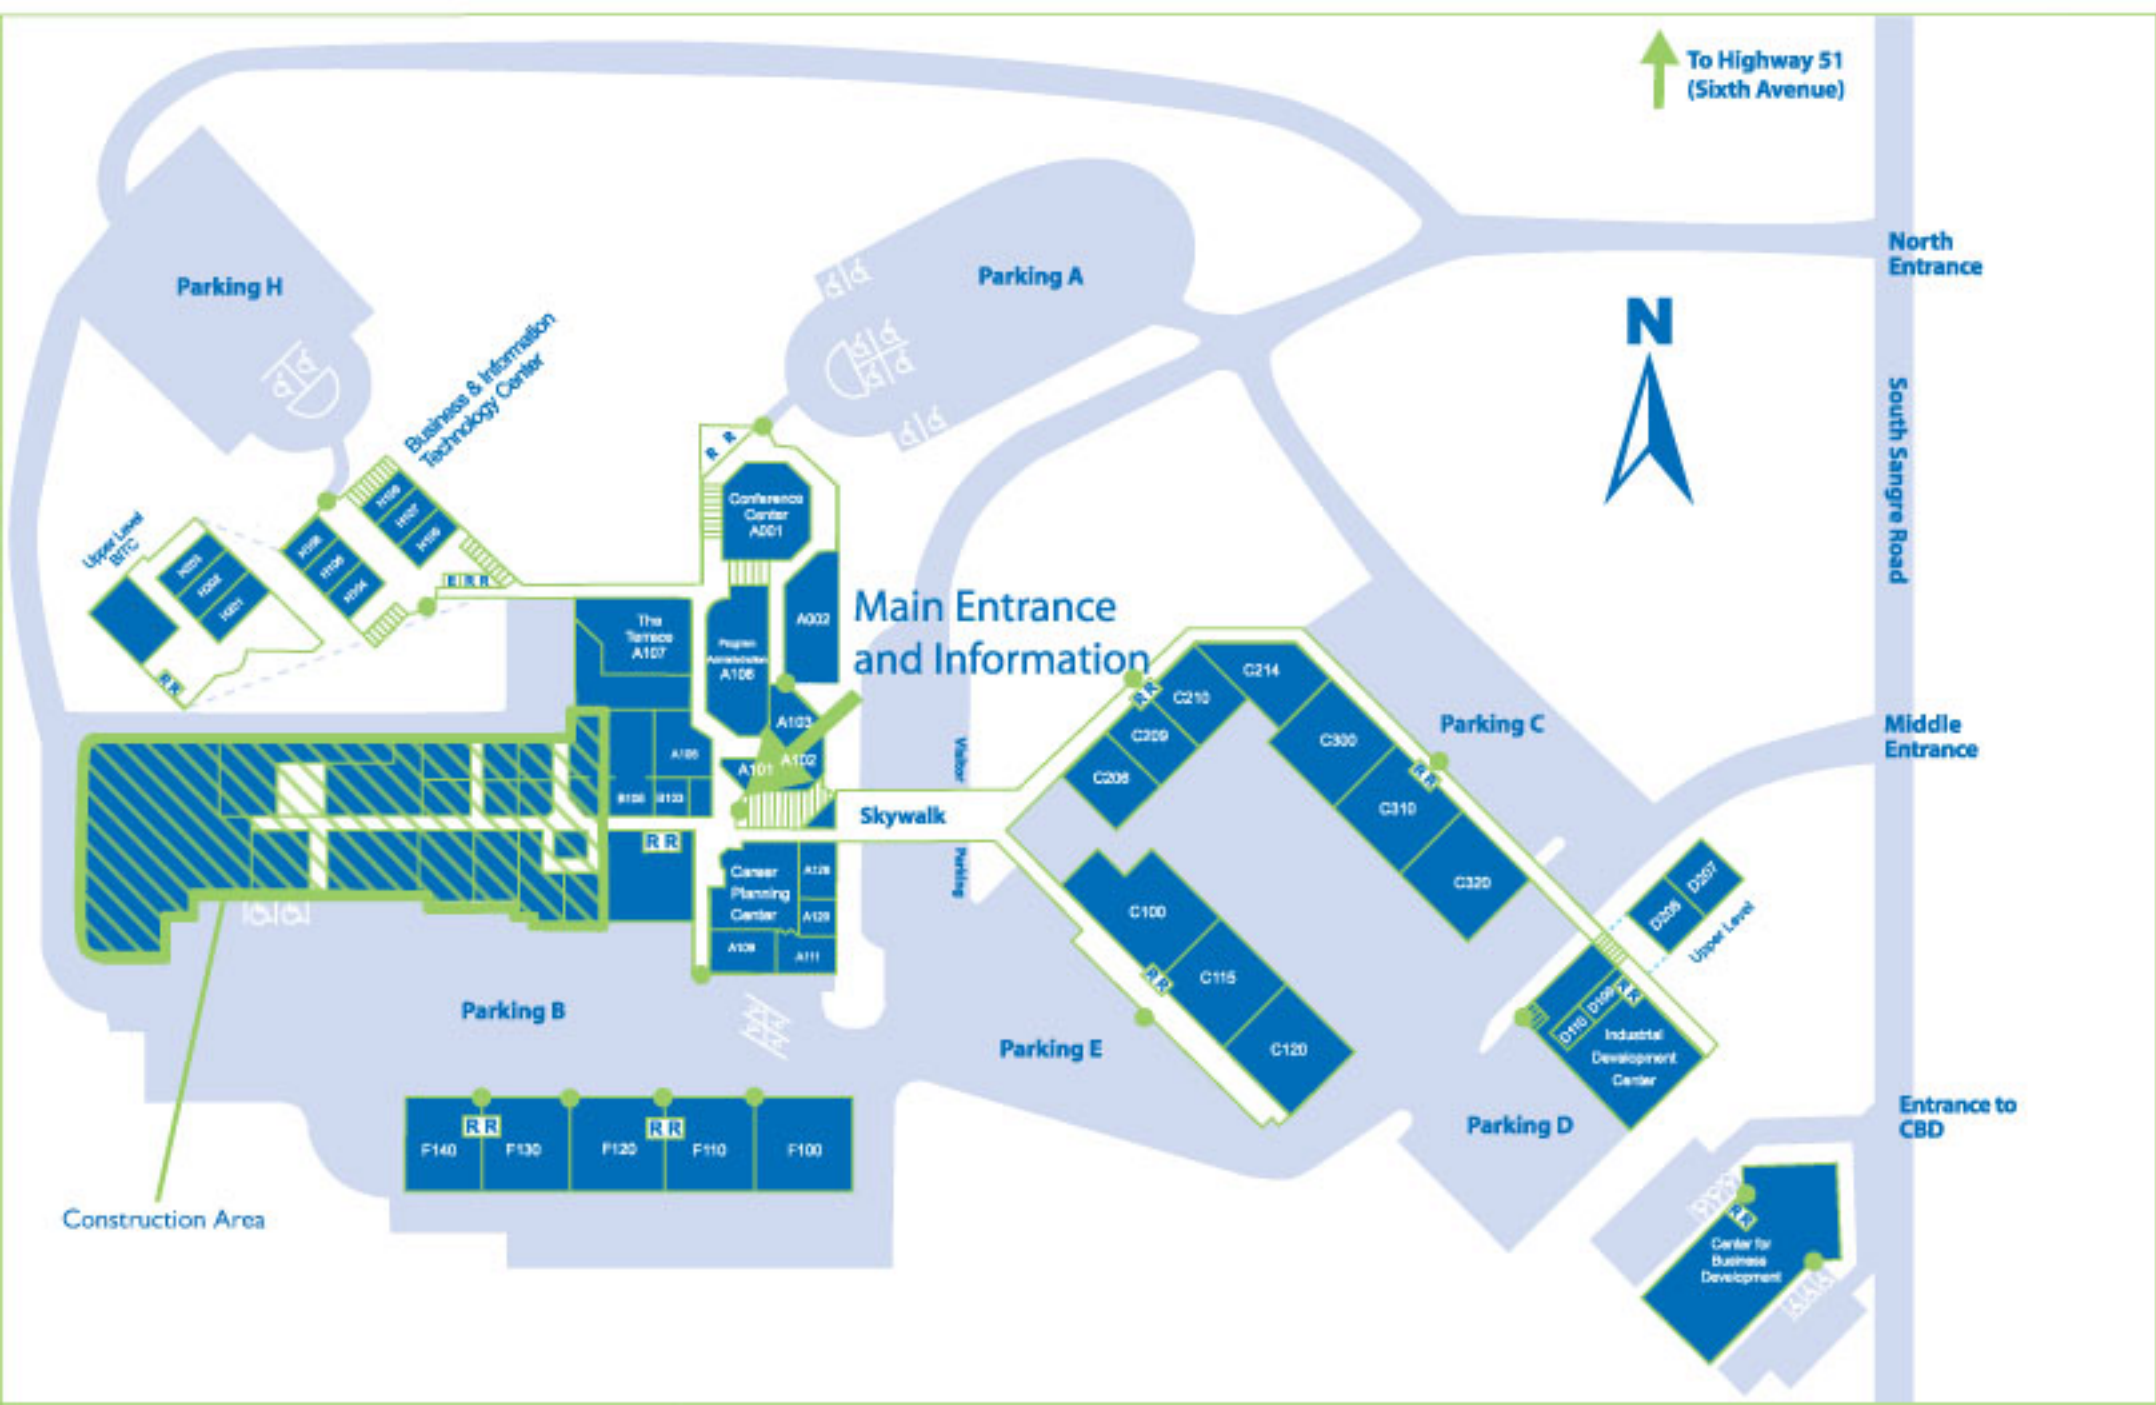

Campus Map

Meridian Technology Center

- | | |
|----------|--|
| A001 | Fred A. Shultz Conference Center |
| A002 | Administration |
| A101 | Training Room |
| A102 | Training Room |
| A103 | Training Room |
| A105 | Finance |
| A106 | Program Administration |
| A107 | Culinary Arts/The Terrace |
| A108 | Career Planning Center |
| A109 | Educational Enhancement Center |
| A111 | Seminar Room |
| A120 | Assessment Center |
| A126 | Meridian Mart |
| B103 | Computer Training Lab |
| B105 | Meridian Suite |
| C100 | Collision Repair Technology |
| C115 | Automotive Technology Central |
| C120 | Automotive Technology South |
| C206 | Pre-Engineering Technology-Hydraulics & Pneumatics Classroom |
| C209 | Electronics |
| C210 | Drafting Lab |
| C214 | Computerized Numerical Control-Programming Center |
| C300 | Machine Tool |
| C310 | Welding Technology |
| C320 | Precision Metal Fabrication |
| D109 | Training Room |
| D110 | Training Room |
| D207 | Training Room |
| D208 | Training Room |
| F100 | Masonry |
| F110 | Residential & Commercial Construction |
| F120 | Cosmetology |
| F140 | Air Conditioning/Refrigeration |
| H105-110 | Information Technology Classrooms |
| H201-203 | Business Technology Classrooms |
| RR | Entrance Restrooms |